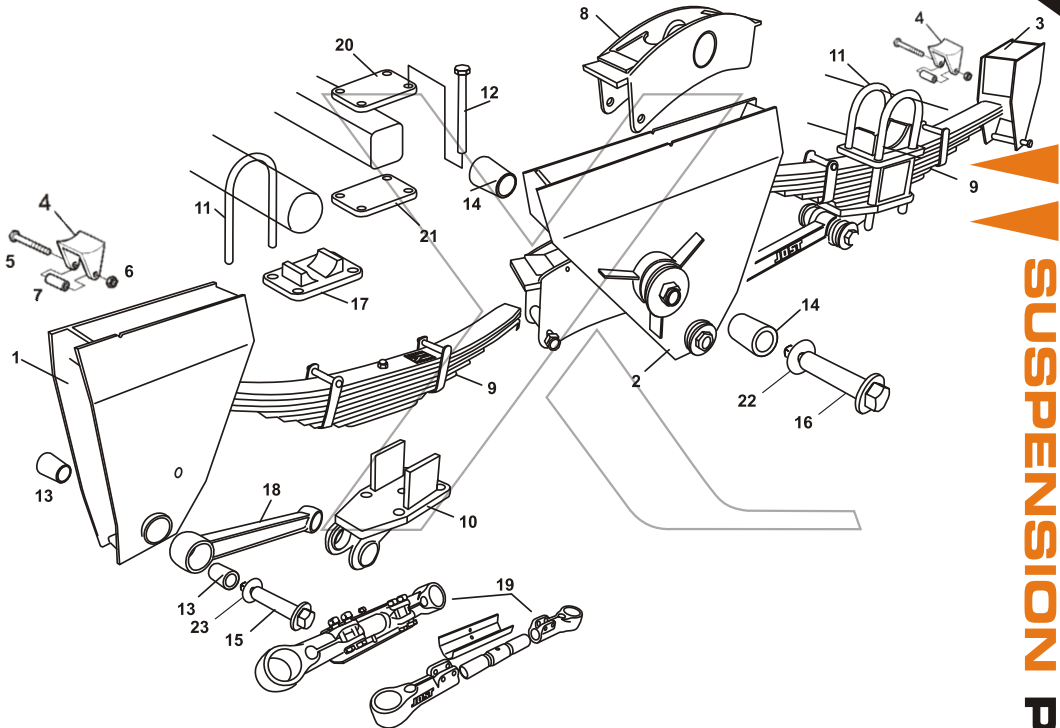

MAX - J underslung suspension

- | | | | |
|-----|-----------------------|-----|----------------------------------|
| 1. | Front Hanger | 12. | Bolt - 105/112 Sq Axle - M22x325 |
| 2. | Centre Hanger | 13. | Polyurethane Torque Arm Bush |
| 3. | Rear Hanger | 14. | Polyurethane Rocker Bush |
| 4. | Wear Plate Ass'y | 15. | Torque Arm Pin - Complete |
| 5. | M16 x 150 Bolts | 16. | Rocker Pin Complete |
| 6. | Nyloc Nut M16 | 17. | Round Clamp Plates |
| 7. | Sleeve | 18. | Solid Torque Arm |
| 8. | Rocker | 19. | Adjustable Torque Arm |
| 9. | Spring Pack - 9 Blade | 20. | 16mm Clamp Plates |
| 10. | J - Axle Seats | 21. | 20mm Clamp Plates |
| | M16 x 130 Bolts | 22. | Rocker Pin Washer |
| 11. | U - Bolt | 23. | Torque Arm Pin Washer |