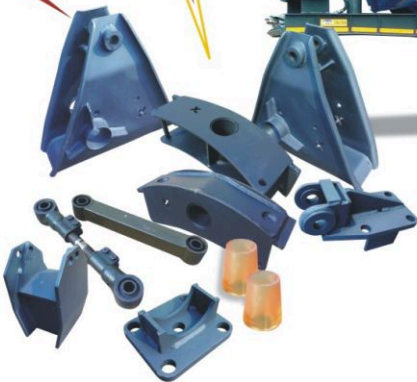

MAX suspension

**THE
MAX
SUSPENSION
BUILT TO BE
ABUSED.**

8mm PLATE

Tried...Tested and Proven.

BIGMAX brings you an extra heavy duty suspension for the harshest conditions out there, be it forestry, off-road, mining etc.

Available in overslung and underslung - Supplied with extreme service bushes & 8mm plate. Guaranteed to give your rig the smoothest and most reliable drive.

**GET UP TO 10 YEARS OF
EXTREME USAGE!!**

SUSPENSION PARTS